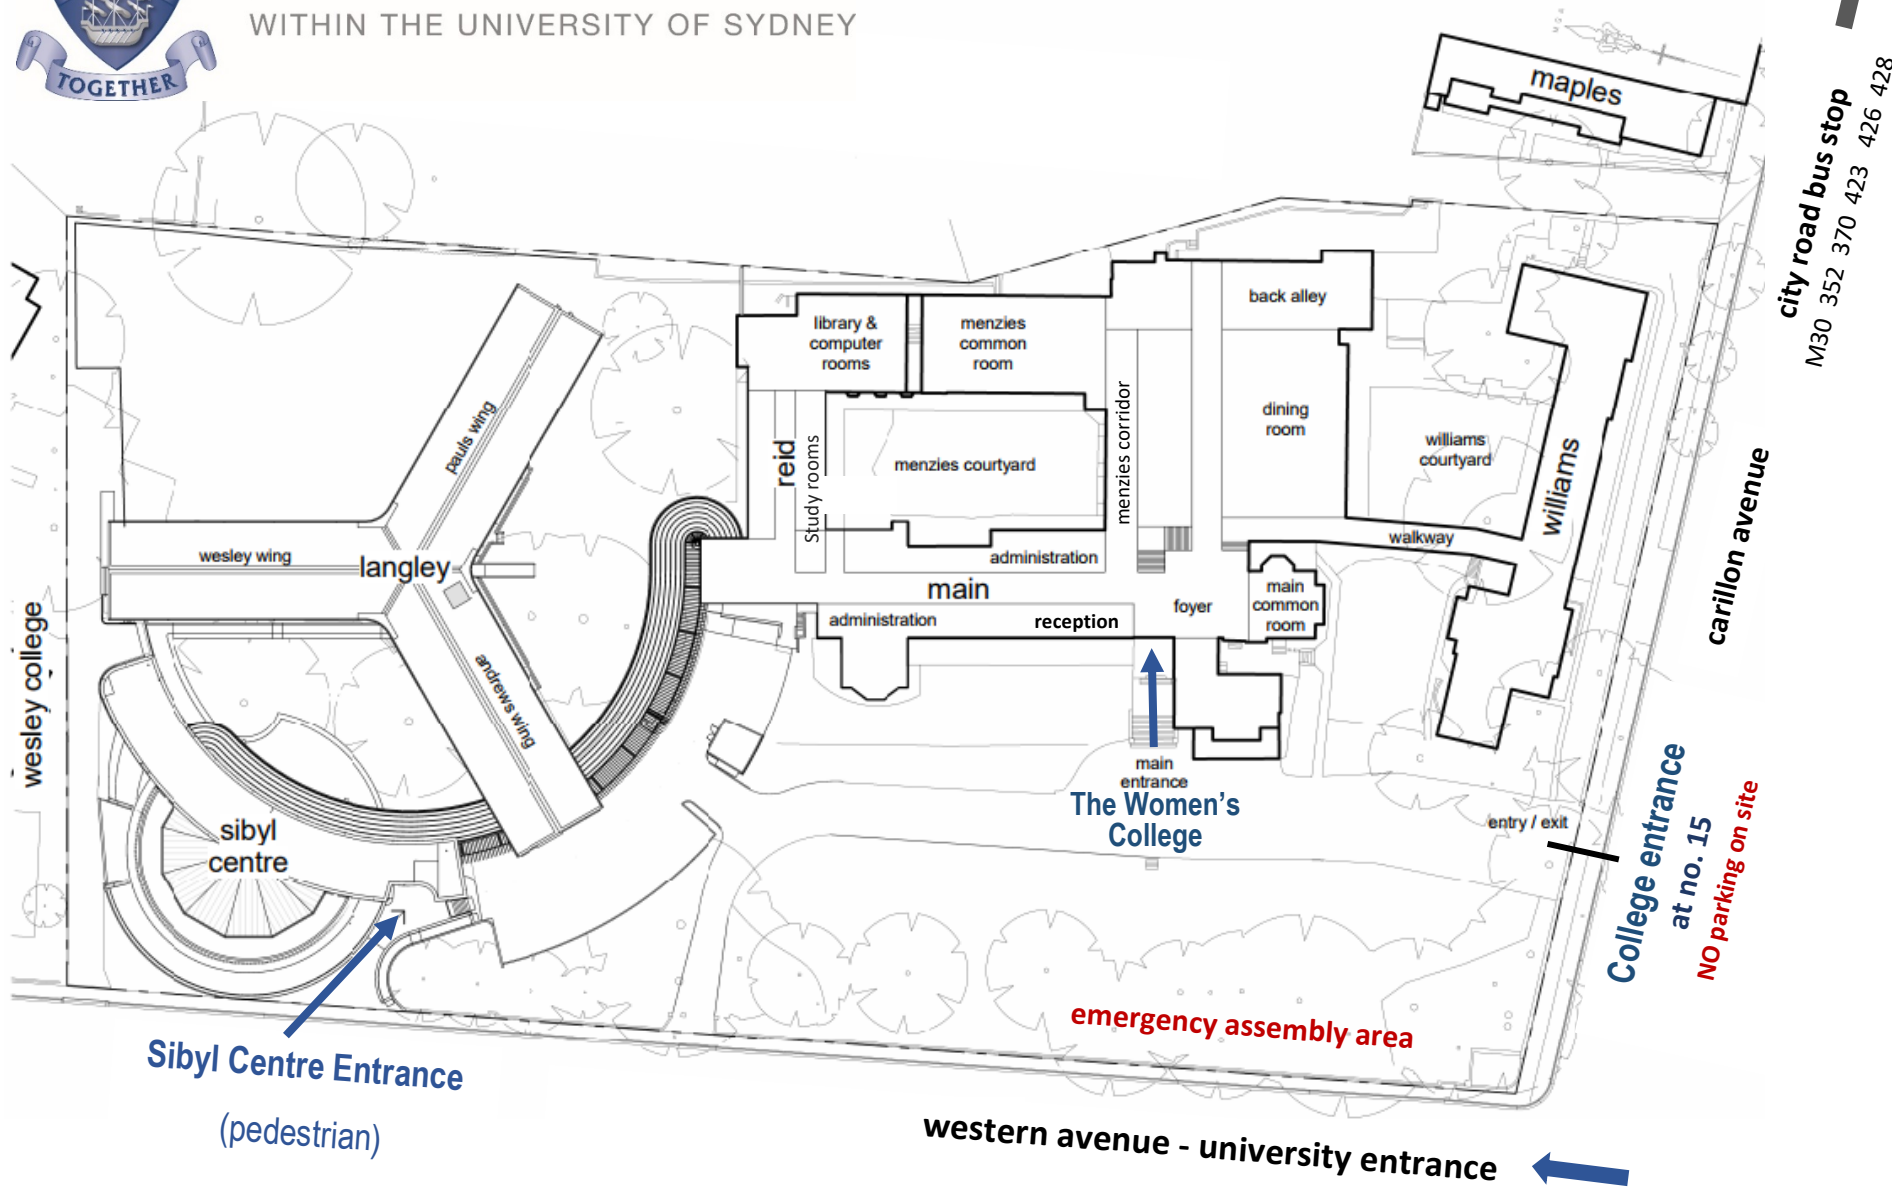

THE WOMEN'S COLLEGE

WITHIN THE UNIVERSITY OF SYDNEY

Sibyl Centre Entrance
(pedestrian)

western avenue - university entrance ←

College entrance
at no. 15
NO parking on site

↑
city road bus stop
M30 352 370 423 426 428